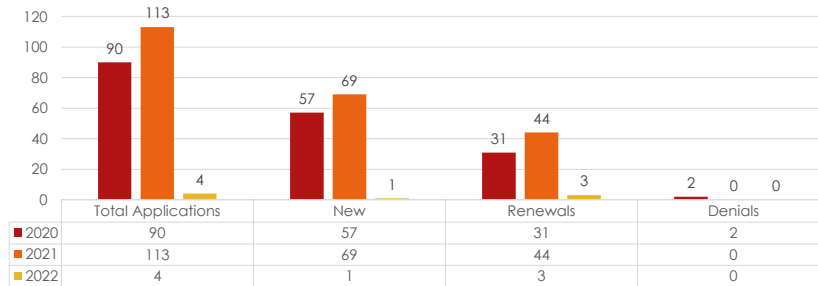

Concealed Weapons Permits

CCW